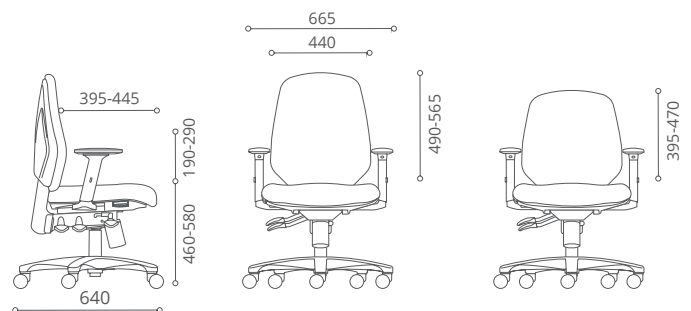

Seat

Seat consists of moulded polyurethane foam on a 2-piece shell structure, injection moulded in black polypropylene. Seat depth is adjustable by build-in-sliding seat and lever controlled. Seat height is adjustable for 120mm by means of a pneumatic gas spring.

Base

640mm Five-prong base of injection moulded polypropylene plastic. 50mm dual-wheel castors of moulded polyamide (nylon).

Height Adjustable Headrest

Seat Tilt Adjustment

Pneumatic Seat Height Adjustment

Mid Back

1218 TJ A78 M2

Mid Back Swivel-Mesh Chair

956 TJ A78 M2

Mid Back Swivel-Mesh Chair

976 TG A78 M2

Swivel Chair

Mid Back

959 TJ A78 M2

Low Back

958 TJ A78 M2

High Back Swivel Chair
639 TJ A63 BB

Mid Back Swivel Chair
638 TJ A63 BB

Low Back Swivel Chair
637 TJ A63 BB

Swivel Chair
Mid Back
978 TG A78 M2

Low Back
977 TG A78 M2