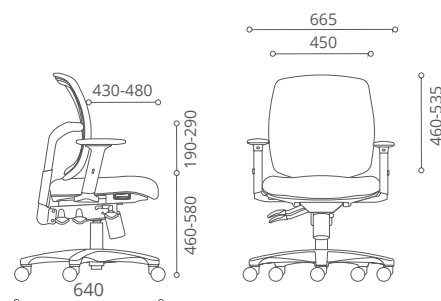

Seat

Seat consists of moulded polyurethane foam on a 2-piece shell structure, injection moulded in black polypropylene. Seat depth is adjustable by build-in-sliding seat and lever controlled. Seat height is adjustable for 120mm by means of a pneumatic gas spring.

Sliding Seat

Height Adjustable Backrest

Height Adjustable Armrest

Tilting Backrest Free-tilting backrest

Depth-Angle Adjustable Armrest 2-way adjustable armrest

Swivel-Mesh Chair

High Back

1219 TJ A78 M2

Mid Back

1218 TJ A78 M2

Mid Back Swivel-Mesh Chair

956 TJ A78 M2

Mid Back Swivel-Mesh Chair

976 TG A78 M2

Swivel Chair

Mid Back

959 TJ A78 M2

Low Back

958 TJ A78 M2

High Back Swivel Chair
639 TJ A63 BB

Mid Back Swivel Chair
638 TJ A63 BB

Low Back Swivel Chair
637 TJ A63 BB

Swivel Chair
Mid Back
978 TG A78 M2

Low Back
977 TG A78 M2