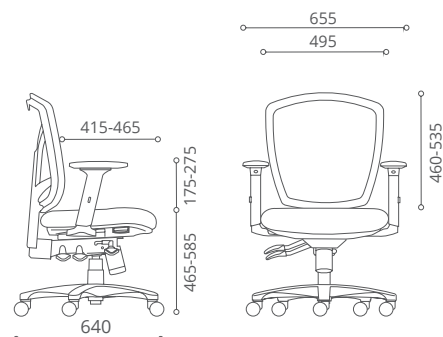

Seat

Seat consists of moulded polyurethane foam on a 2-piece shell structure, injection moulded in black polypropylene. Seat depth is adjustable by build-in-sliding seat and lever controlled. Seat height is adjustable for 120mm by means of a pneumatic gas spring.

Base

640mm Five-prong base of injection moulded polypropylene plastic. 50mm dual-wheel castors of moulded polyamide (nylon).

Height Adjustable Headrest

Seat Tilt Adjustment

Pneumatic Seat Height Adjustment

Sliding Seat

Height Adjustable Backrest

Height Adjustable Armrest

Tilting Backrest Free-tilting backrest

Depth-Angle Adjustable Armrest 2-way adjustable armrest

Swivel-Mesh Chair

High Back

1219 TJ A78 M2

Mid Back

1218 TJ A78 M2

Mid Back Swivel-Mesh Chair

956 TJ A78 M2

Mid Back Swivel-Mesh Chair

976 TG A78 M2

Swivel Chair

Mid Back