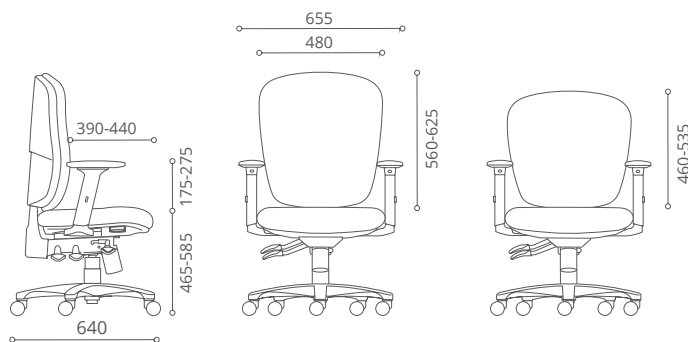

Seat

Seat consists of moulded polyurethane foam on a 2-piece shell structure, injection moulded in black polypropylene. Seat depth is adjustable by build-in-sliding seat and lever controlled. Seat height is adjustable for 120mm by means of a pneumatic gas spring.

Sliding Seat

Height Adjustable Backrest

Height Adjustable Armrest

Tilting Backrest Free-tilting backrest

Depth-Angle Adjustable Armrest 2-way adjustable armrest

Swivel-Mesh Chair

High Back

1219 TJ A78 M2

Mid Back

1218 TJ A78 M2

Mid Back Swivel-Mesh Chair

956 TJ A78 M2

Mid Back Swivel-Mesh Chair

976 TG A78 M2

Swivel Chair

Mid Back

959 TJ A78 M2

Low Back

958 TJ A78 M2

High Back Swivel Chair
639 TJ A63 BB

Mid Back Swivel Chair
638 TJ A63 BB

Low Back Swivel Chair
637 TJ A63 BB

Swivel Chair
Mid Back
978 TG A78 M2

Low Back
977 TG A78 M2