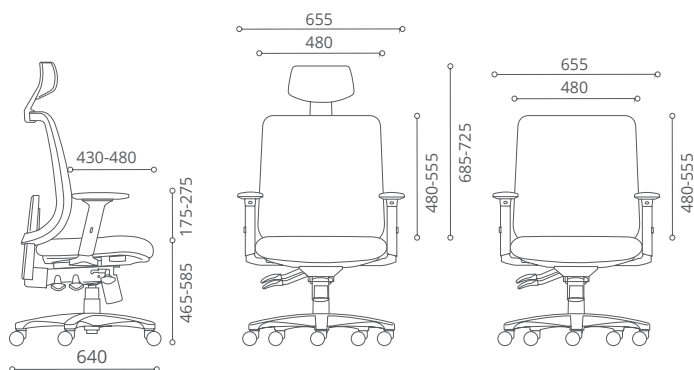

Seat

Seat consists of moulded polyurethane foam on a 2-piece shell structure, injection moulded in black polypropylene. Seat depth is adjustable by build-in-sliding seat and lever controlled. Seat height is adjustable for 120mm by means of a pneumatic gas spring.

Base

640mm Five-prong base of injection moulded polypropylene plastic. 50mm dual-wheel castors of moulded polyamide (nylon).

Height Adjustable Headrest

Seat Tilt Adjustment

Pneumatic Seat Height Adjustment

Sliding Seat

Height Adjustable Backrest

Height Adjustable Armrest

Tilting Backrest Free-tilting backrest

Depth-Angle Adjustable Armrest 2-way adjustable armrest

Swivel-Mesh Chair

High Back

1219 TJ A78 M2

Mid Back

1218 TJ A78 M2

Mid Back Swivel-Mesh Chair

956 TJ A78 M2

Mid Back Swivel-Mesh Chair

976 TG A78 M2

Swivel Chair

Mid Back