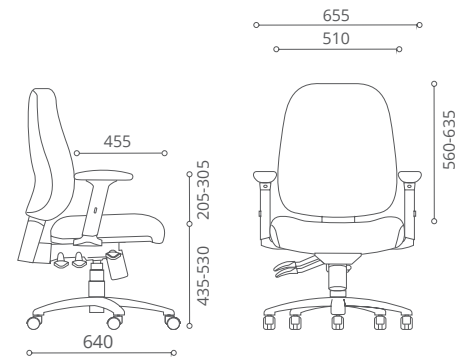

Seat

Seat consists of moulded polyurethane foam on a 2-piece shell structure, injection moulded in black polypropylene. Seat depth is adjustable by build-in-sliding seat and lever controlled. Seat height is adjustable for 120mm by means of a pneumatic gas spring.

Base

640mm Five-prong base of injection moulded polypropylene plastic. 50mm dual-wheel castors of moulded polyamide (nylon).

Height Adjustable Headrest

Seat Tilt Adjustment

Pneumatic Seat Height Adjustment

Mid Back

1218 TJ A78 M2

Mid Back Swivel-Mesh Chair

956 TJ A78 M2

Mid Back Swivel-Mesh Chair

976 TG A78 M2

Swivel Chair

Mid Back

959 TJ A78 M2

Low Back

958 TJ A78 M2

High Back Swivel Chair
639 TJ A63 BB

Mid Back Swivel Chair
638 TJ A63 BB

Low Back Swivel Chair
637 TJ A63 BB

Swivel Chair
Mid Back
978 TG A78 M2

Low Back
977 TG A78 M2