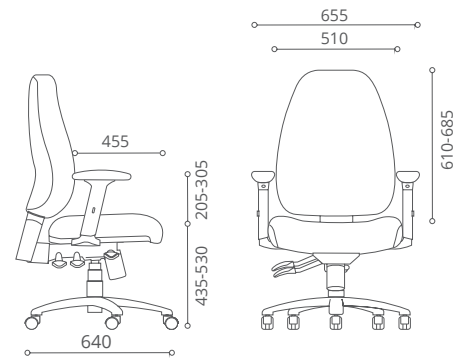

Seat

Seat consists of moulded polyurethane foam on a 2-piece shell structure, injection moulded in black polypropylene. Seat depth is adjustable by build-in-sliding seat and lever controlled. Seat height is adjustable for 120mm by means of a pneumatic gas spring.

Base

640mm Five-prong base of injection moulded polypropylene plastic. 50mm dual-wheel castors of moulded polyamide (nylon).

Height Adjustable Headrest

Seat Tilt Adjustment

Pneumatic Seat Height Adjustment

Mid Back

1218 TJ A78 M2

Mid Back Swivel-Mesh Chair

956 TJ A78 M2

Mid Back Swivel-Mesh Chair

976 TG A78 M2

Swivel Chair

Mid Back

959 TJ A78 M2

Low Back

958 TJ A78 M2

High Back Swivel Chair
639 TJ A63 BB

Mid Back Swivel Chair
638 TJ A63 BB

Low Back Swivel Chair
637 TJ A63 BB

Swivel Chair
Mid Back
978 TG A78 M2

Low Back
977 TG A78 M2