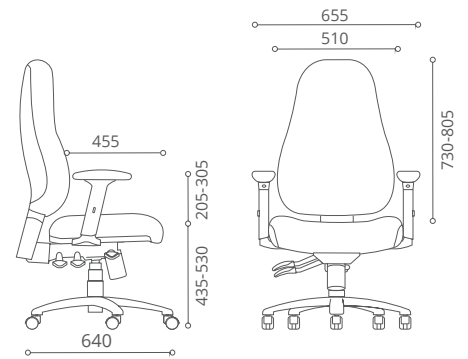

Seat

Seat consists of moulded polyurethane foam on a 2-piece shell structure, injection moulded in black polypropylene. Seat depth is adjustable by build-in-sliding seat and lever controlled. Seat height is adjustable for 120mm by means of a pneumatic gas spring.

Base

640mm Five-prong base of injection moulded polypropylene plastic. 50mm dual-wheel castors of moulded polyamide (nylon).

Height Adjustable Headrest

Seat Tilt Adjustment

Pneumatic Seat Height Adjustment

Mid Back

1218 TJ A78 M2

Mid Back Swivel-Mesh Chair

956 TJ A78 M2

Mid Back Swivel-Mesh Chair

976 TG A78 M2

Swivel Chair

Mid Back

959 TJ A78 M2

Low Back

958 TJ A78 M2

High Back Swivel Chair
639 TJ A63 BB

Mid Back Swivel Chair
638 TJ A63 BB

Low Back Swivel Chair
637 TJ A63 BB

Swivel Chair
Mid Back
978 TG A78 M2

Low Back
977 TG A78 M2